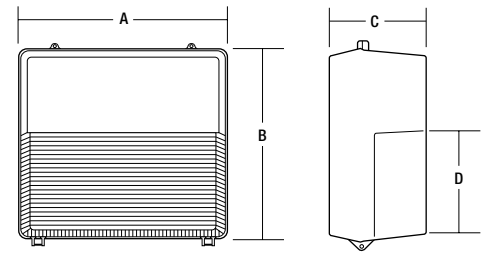

SPECIFICATIONS

- One-piece polycarbonate front with high performance prismatic optics. Secures to housing gasket with twin Hubbell Gard® captive fasteners
- Die cast aluminum housing allows firm mounting over recessed junction boxes or on flat surfaces for 1/2" surface conduit. Casting dissipates ballast heat for long life. Top hub supplied for field installation of button photocontrol, ordered separately
- Specular aluminum reflector with kicker panels drive maximum lamp lumens to the refractor prisms. Vertical medium base lamp with these optics provide six-to-one spacing-to-mounting height ratio for maximum spacing or better uniformity. Vertical lamp increases both lamp life and output
- Available in 100-150 watt HPS and 150 watt pulse start metal halide.
- Dark bronze powder paint finish standard on housing, front is painted inside the polycarbonate for lasting appearance

LISTINGS

- Listed to UL1598 for use in wet locations 

A	B	C	D
147/8"	15"	8"	77/16"
378 mm	381 mm	203 mm	189 mm

STOCK ORDERING INFORMATION

H.I.D. PVL3 Catalog Number	Wattage	Lamp Type	Voltage	Ballast	Lamp Included	Weight lbs. (kg)
High Pressure Sodium						
PVL3-150S-18-BZ-L	150	HPS	Quad Tap	AL-HPF	Yes	20 (9.0)
PVL3-150S-51-BZ-L	150	HPS	120V NPF	HX-NPF	Yes	7 (3.1)