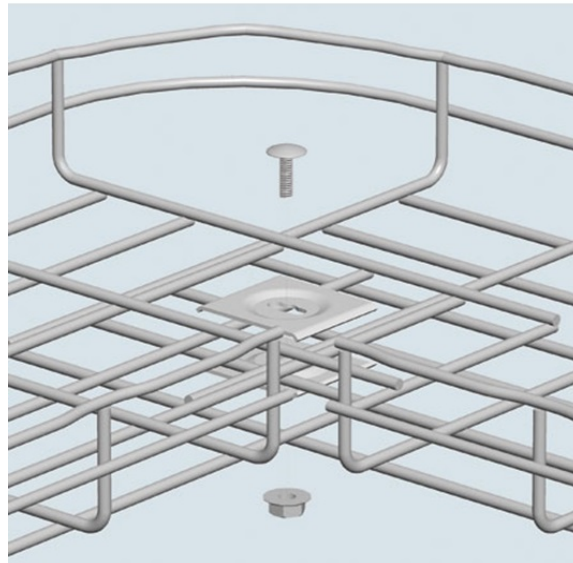

## Square Splice Washer

CE40

Cablofil Wiremesh Cable Tray concept based upon performance, safety and economy; three qualities which make Cablofil Wiremesh Cable Tray system preferred by installers. Cablofil adapts to the most complex configurations, and its structure gives maximum strength for minimum weight. The ease of creating fittings, carried out on site, as well as the wide range of unique and universal accessories gives complete freedom in routing combined with exceptionally fast installation.

### features & benefits

- Use for splicing Cablofil tray on bends and adjustable turns.
- Two CE 40's and one EZ BN 1/4 are required for each connection.
- EZ BN 1/4 is sold separately.
- UL Classified Splice.