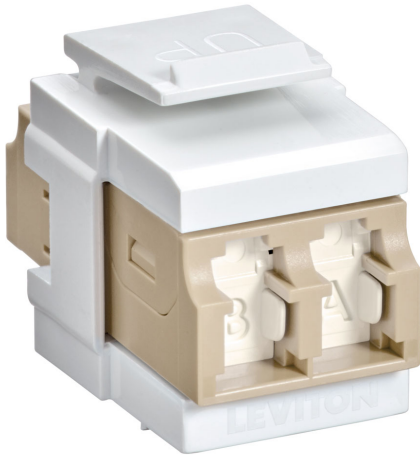

41086-MLW

QuickPort Duplex LC Adapter, Shuttered, MM, Zirconia Ceramic Sleeve, Beige/White

QuickPort Fiber Optic Adapters provide connectivity for workstation cabling termination on single-mode and multimode fiber cable. QuickPort bulkhead modules snap into any housing with the QuickPort name: flush- and surface-mount outlets, Multimedia Outlet System (with adapter), patch panels, and patch blocks.

UPC Code : 078477644553

Country Of Origin : Please Contact Customer Service.

Features and Benefits

- QuickPort adapters snap into QuickPort panels or modules
- Internal patented shutters on LC adapters eliminate the need for dust plugs to reduce waste, speed deployment, and ensure safer installation
- Shuttered LC adapter door will illuminate when a VFL is used for fiber traceability
- Shuttered LC adapter is IP5x-rated for limited protection against dust ingress
- Use in permanent or temporary applications
- ST, SC, and LC QuickPort Adapters are available with zirconia ceramic or phosphor bronze sleeves, and are compatible with single-mode, multimode, and laser optimized (LC only)
- MTP Adapter key up to key down for single-mode applications