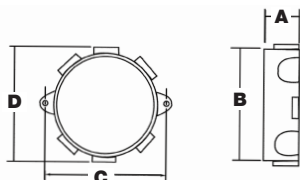

Iberville® metallic round boxes and covers

CIC-8444 / CIC-8448

CIC-8495

Cat. No.	Hub Size (in.)		No. of Lugs	No. of Plugs	Description	A (in.)	B (in.)	C (in.)	D (in.)	Cu. (in.)
	Side	Bottom								
Weatherproof Junction Box Kits (Cast Aluminum)										
CIC-8444	4 X 1/2	1/2	2	4 X 1/2	Includes cover, gasket, plugs and mounting screws	1-5/8	3-15/16	5	4-5/16	17,3
CIC-8446	4 X 3/4	1/2	2	3 X 3/4	Includes cover, gasket, plugs and mounting screws	1-5/8	3-15/16	5	4-5/16	17,3
		1/2	2	1 X 1/2	Includes cover, gasket, plugs and mounting screws	1-5/8	3-15/16	5	4-5/16	17,3
CIC-8448	4 X 1	1/2	2	3 X 1	Includes cover, gasket, plugs and mounting screws	1-5/8	3-15/16	5	4-5/16	17,3
		1/2	2	1 X 1/2	Includes cover, gasket, plugs and mounting screws	1-5/8	3-15/16	5	4-5/16	17,3
Outlet Box 4-1/2 Dia. (Cast Aluminum)										
CIC-8495	6 X 1/2	1/2	2	5 X 1/2	—	1-1/2	3-15/16	4-5/8	4-5/16	17,3

CIC-93

CCRB / CCRSB

Cat. No.	Description
Weatherproof Round Cover – 4-3/16 in. Dia. (Stamped Aluminum)	
CIC-93	For 4 in. weatherproof round box. Includes gasket and mounting screws

Cat. No.	Description
Blank Outlet Cover (Stamped Aluminum)	
CCRB	Stamped aluminum 5 in. round blank outlet cover with screws. Mounting holes are 3-1/2 in. on center. Painted white. Thickness 5/32 in.
CCRSB	Stamped aluminum 5 in. round blank outlet cover with screws. Mounting holes are 2-3/4 in. on center. Painted white. Thickness 5/32 in.

SJ-11

S-12 / S211BRE

S213E-R

Cat. No.	Description	Hub Size (in.)	No. of Hubs	A (in.)	B (in.)
Red•Dot® Outlet Covers – 4-1/8 in. Dia. (Cast Aluminum)					
S-12*	Round standard lamp holder cover, silver, aluminum	3/4	1	4-1/8	3/8
S211E	Round standard lamp holder cover, silver, aluminum,	1/2	1	4-1/8	3/8
S213E-R	Round standard lamp holder cover, Silver, aluminum, with gasket, screws and plugs	1/2	3	4-1/8	1-1/16
SJ-11	Silver round lampholder cover with one tapped hole	1/2	—	—	—