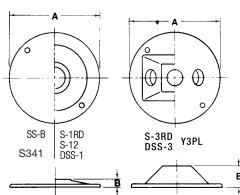

Iberville® metallic round boxes and covers

CIC-8444 / CIC-8448

CIC-8495

Cat. No.	Hub Size (in.)		No. of Lugs	No. of Plugs	Description	A (in.)	B (in.)	C (in.)	D (in.)	Cu. (in.)
	Side	Bottom								
Weatherproof Junction Box Kits (Cast Aluminum)										
CIC-8444	4 X 1/2	1/2	2	4 X 1/2	Includes cover, gasket, plugs and mounting screws	1-5/8	3-15/16	5	4-5/16	17,3
CIC-8446	4 X 3/4	1/2	2	3 X 3/4	Includes cover, gasket, plugs and mounting screws	1-5/8	3-15/16	5	4-5/16	17,3
		1/2	2	1 X 1/2	Includes cover, gasket, plugs and mounting screws	1-5/8	3-15/16	5	4-5/16	17,3
CIC-8448	4 X 1	1/2	2	3 X 1	Includes cover, gasket, plugs and mounting screws	1-5/8	3-15/16	5	4-5/16	17,3
		1/2	2	1 X 1/2	Includes cover, gasket, plugs and mounting screws	1-5/8	3-15/16	5	4-5/16	17,3
Outlet Box 4-1/2 Dia. (Cast Aluminum)										
CIC-8495	6 X 1/2	1/2	2	5 X 1/2	—	1-1/2	3-15/16	4-5/8	4-5/16	17,3

CIC-93

CCRB / CCRSB

Cat. No.	Description
Weatherproof Round Cover – 4-3/16 in. Dia. (Stamped Aluminum)	
CIC-93	For 4 in. weatherproof round box. Includes gasket and mounting screws

Cat. No.	Description
Blank Outlet Cover (Stamped Aluminum)	
CCRB	Stamped aluminum 5 in. round blank outlet cover with screws. Mounting holes are 3-1/2 in. on center. Painted white. Thickness 5/32 in.
CCRSB	Stamped aluminum 5 in. round blank outlet cover with screws. Mounting holes are 2-3/4 in. on center. Painted white. Thickness 5/32 in.

SJ-11

S-12 / S211BRE

S213E-R

Cat. No.	Description	Hub Size (in.)	No. of Hubs	A (in.)	B (in.)
Red•Dot® Outlet Covers – 4-1/8 in. Dia. (Cast Aluminum)					
S-12*	Round standard lamp holder cover, silver, aluminum	3/4	1	4-1/8	3/8
S211E	Round standard lamp holder cover, silver, aluminum,	1/2	1	4-1/8	3/8
S213E-R	Round standard lamp holder cover, Silver, aluminum, with gasket, screws and plugs	1/2	3	4-1/8	1-1/16
SJ-11	Silver round lampholder cover with one tapped hole	1/2	—	—	—