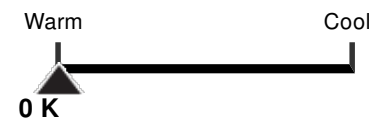

Light Appearance

Energy Used 4 watts

Product Specifications

Item Number	Technology	UPC	Voltage	Watts	Incandescent Equivalent	Lamp Shape	Base
S7134	Miniatures	*	18	4.5	n/a	G4 1/2	Miniature Screw
ANSI Base	Lamp Code	Dimmable/Non-Dimmable	Finish	MOL in inches	MOD in inches	Initial Lumens	Average Rated Hours
E10	432	n/a	n/a	1 1/16	9/16	4	250
Kelvin Temp	Color	CRI	Beam Spread Deg	Pack	Package Type	ENERGY STAR	RoHS Compliant
n/a	n/a	n/a	n/a	n/a	n/a	n/a	Yes