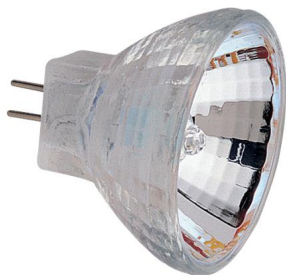

9789: 20w 12V MRC11 GU4 Bi-Pin Halogen NFL 30°

Dimensions:

Diameter: 1 3/8"
Height: 1"

Bulb Appearance: Clear - Glass Lens

Gas Filled: Halogen

Bulb Type: MRC11

Bulb Base: GU4 Bi-Pin

Volts: 12

Watts: 20

Watts Consumed: 20

Watts Rated: 20

Hours Rated: 2000

Lumens: 30

Bulb Temp: 3000 °K

CRI: 90

Beam Spread: 30

Collections: Lx MRC11 / MR16 Lamps (Primary)
 Mini-Recessed Lamp Sources

Material List:

1 Bulb - Glass - Clear

Our selection of MRC11 GU4 base lamps add directional accent lighting to the list of options for your Ambiance Lx cable lighting system. Highlight areas of interest along your linear run with adjustable lampholders for added precision (lampholders sold separately). 20 watt halogen lamps in 3000°K and 12V or 24V are available. Also available are 12V MR16 LED lamps in 2700, 3000 and 4000°K.