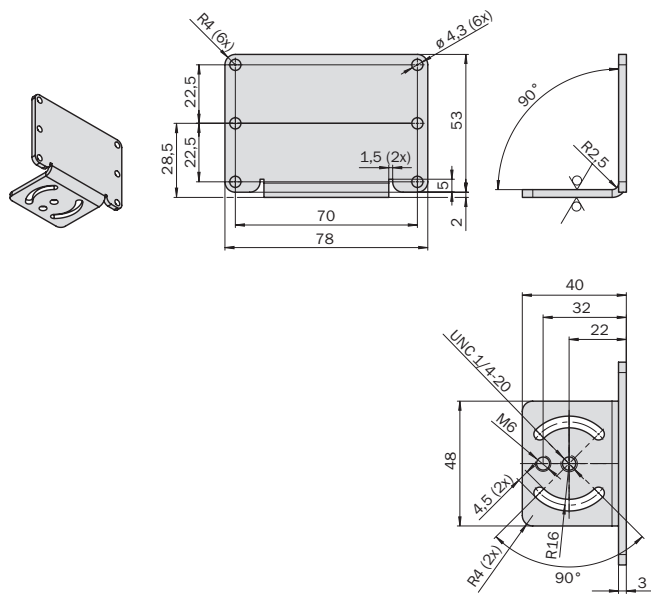

BEF-WK-EPA

**SICK**  
Sensor Intelligence.

Ordering information

Type	Part no.
BEF-WK-EPA	2045167

Other models and accessories → [www.sick.com/](http://www.sick.com/)

Detailed technical data

Technical specifications

<b>Accessory group</b>	Mounting brackets and plates
<b>Accessory family</b>	Mounting brackets
<b>Description</b>	Mounting bracket Inspector, angled

Classifications

<b>ECLASS 5.0</b>	27279202
<b>ECLASS 5.1.4</b>	27279202
<b>ECLASS 6.0</b>	27279202
<b>ECLASS 6.2</b>	27279202
<b>ECLASS 7.0</b>	27279202
<b>ECLASS 8.0</b>	27279202
<b>ECLASS 8.1</b>	27279202
<b>ECLASS 9.0</b>	27273701
<b>ECLASS 10.0</b>	27273701
<b>ECLASS 11.0</b>	27273701
<b>ECLASS 12.0</b>	27273701
<b>ETIM 5.0</b>	EC002615
<b>ETIM 6.0</b>	EC002615
<b>ETIM 7.0</b>	EC002615
<b>ETIM 8.0</b>	EC002615
<b>UNSPSC 16.0901</b>	32131023

Dimensional drawing (Dimensions in mm (inch))