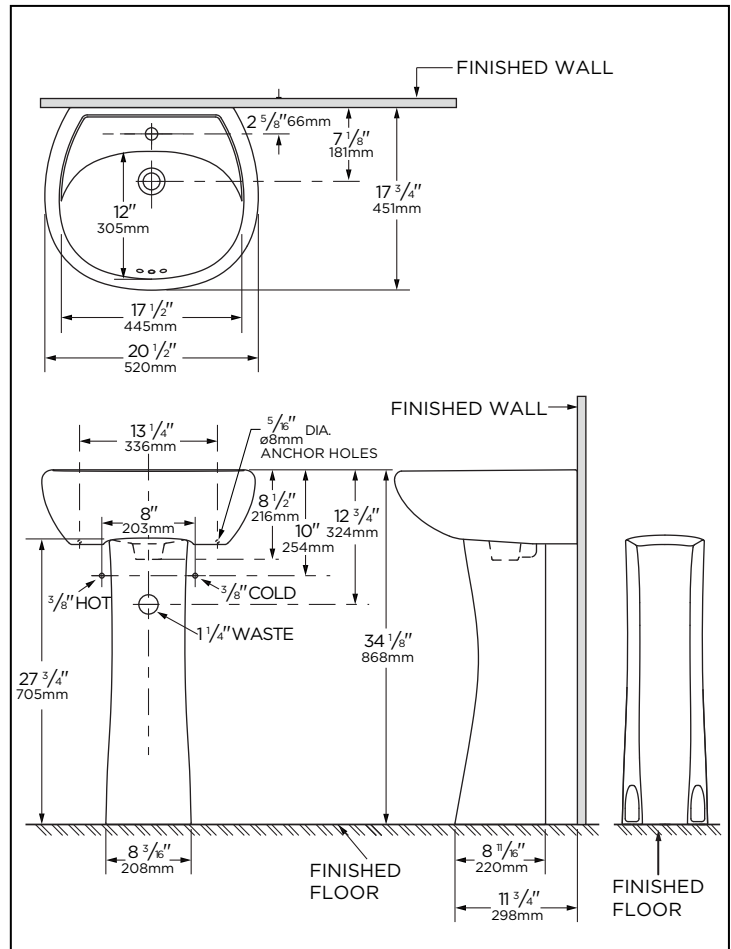

Warranty:

- Limited Lifetime on Vitreous China, refer to the website for more details.

NOTES: All dimensions are in inches and millimeters. Illustrations may not be drawn to scale.

IMPORTANT:

When installed per Gerber instructions, the load bearing capacity will exceed the ASME minimum of 250lbs (114 kg). Dimensions of fixtures are nominal and may vary within the range of tolerances established by ASME standard A112.19.2/CSA B45.1
PLUMBERS NOTE: Provide suitable reinforcement for all wall supports.