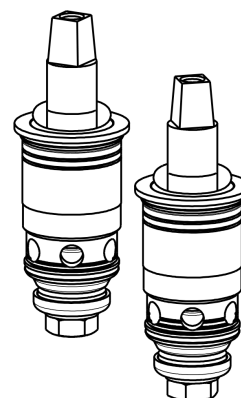

# Repair Parts

1102-E35ABCP

Deck-mounted manual faucet, 8" centers, with side spray

## Base Parts:

# CHICAGO FAUCETS®

Geberit Group

8" L Type Swing Spout  
**L8LEOJKAB**

2" Vandal Proof Canopy Single Wing Handle  
**1000-PRJKCP**

1.5 GPM (5.7 L/min) Aerator  
**E35JKABCP**

Quatern Compression Cartridge (pair)  
**1-099XTJKABNF (right)**  
**1-100XTJKABNF (left)**