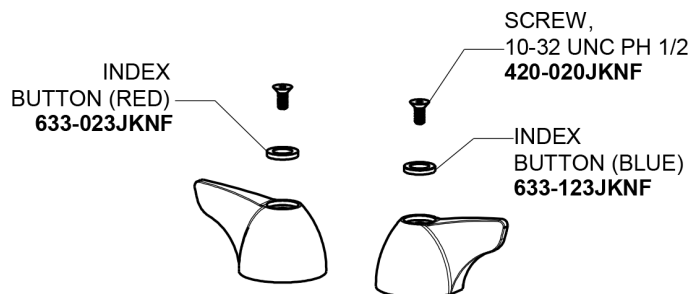

Repair Parts

1102-E35ABCP

Deck-mounted manual faucet, 8" centers, with side spray

CHICAGO FAUCETS®

Geberit Group

8" L Type Swing Spout
L8LEOJKAB

2" Vandal Proof Canopy Single Wing Handle
1000-PRJKCP

1.5 GPM (5.7 L/min) Aerator
E35JKABCP

Quatern Compression Cartridge (pair)
1-099XTJKABNF (right)
1-100XTJKABNF (left)

For Technical Assistance:

Phone: 800-TEC-TRUE (832-8783)

Email: techsupport.us@chicagofaucets.com

2100 South Clearwater Drive

Des Plaines, IL 60018

Phone: 847-803-5000

chicagofaucets.com