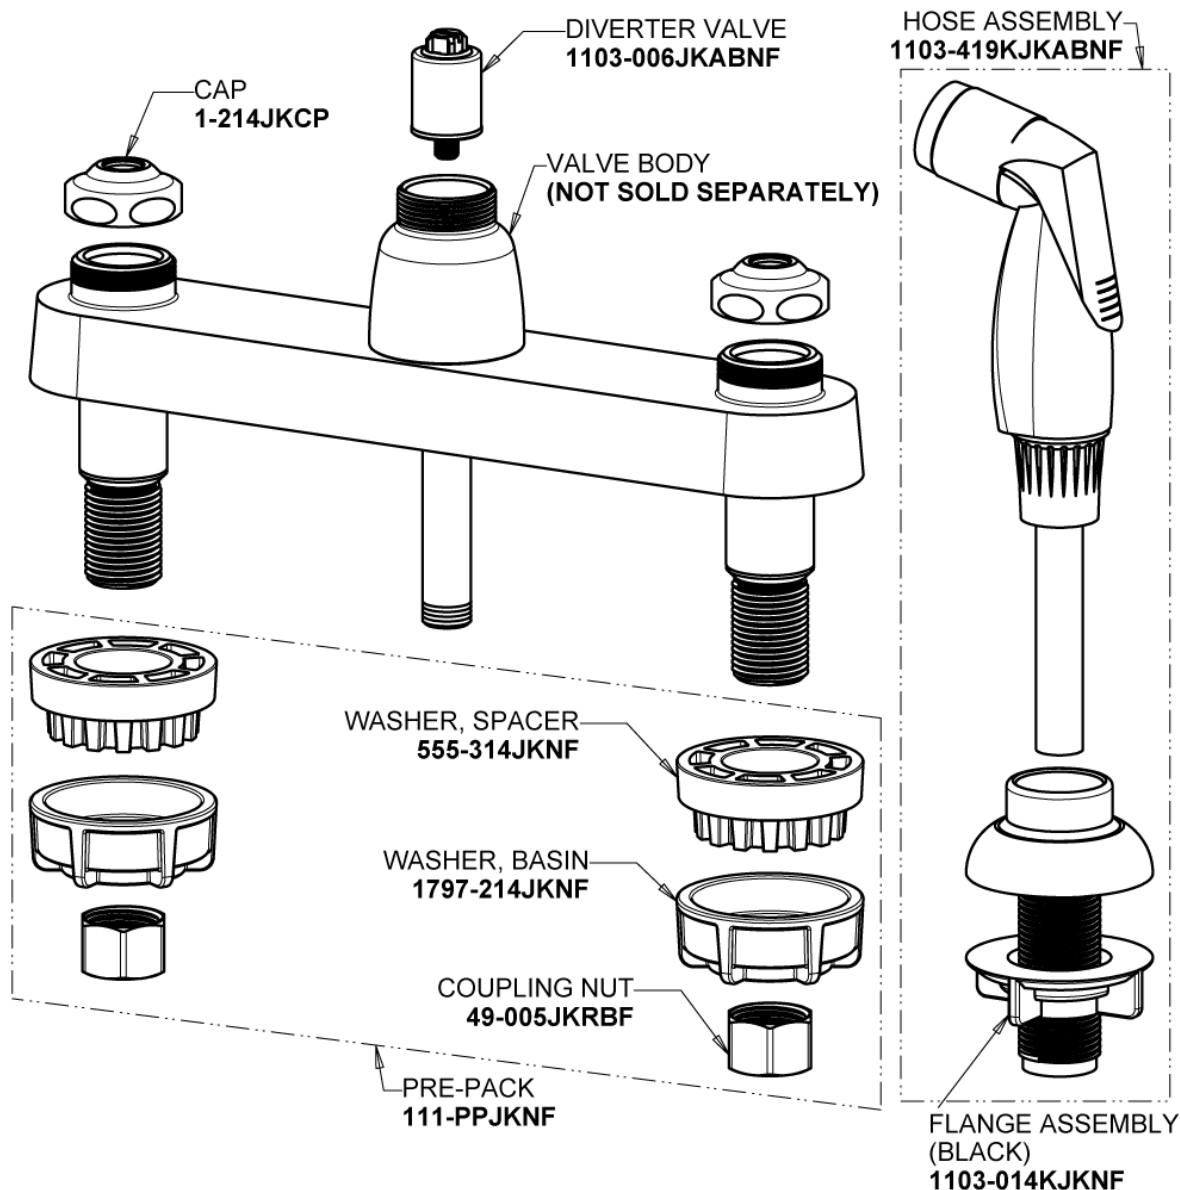

# Repair Parts

1102-E35ABCP

Deck-mounted manual faucet, 8" centers, with side spray

## Base Parts: