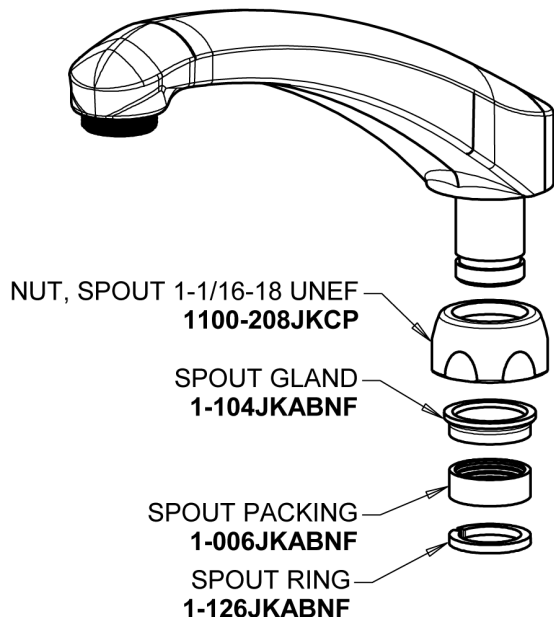

# Repair Parts

1102-E35ABCP

Deck-mounted manual faucet, 8" centers, with side spray

# CHICAGO FAUCETS®

Geberit Group

8" L Type Swing Spout  
**L8LEOJKAB**

2" Vandal Proof Canopy Single Wing Handle  
**1000-PRJKCP**

1.5 GPM (5.7 L/min) Aerator  
**E35JKABCP**

Quatern Compression Cartridge (pair)  
**1-099XTJKABNF (right)**  
**1-100XTJKABNF (left)**