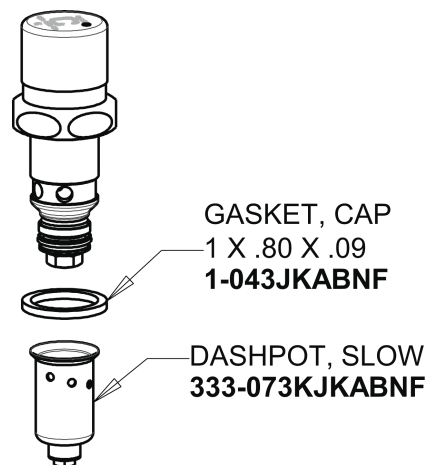

Repair Parts

333-SLOE12COLDABCP

Deck-mounted metering faucet, single-hole, single-supply

CHICAGO FAUCETS®

Geberit Group

Base Parts:

2.2 GPM (8.3 L/min) Softflo Aerator
E12JKABCP

NAIAD Metering Cartridge, Slow Close, "C" Index
333-XSLOCJKABNF