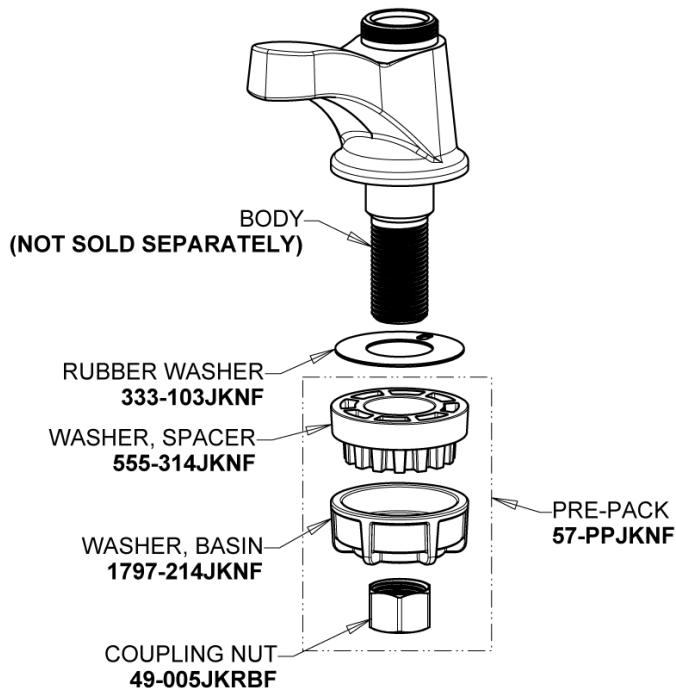

Repair Parts

333-SLOE12COLDABCP

Deck-mounted metering faucet, single-hole, single-supply

CHICAGO FAUCETS®

Geberit Group

Base Parts:

2.2 GPM (8.3 L/min) Softflo Aerator
E12JKABCP

NAIAD Metering Cartridge, Slow Close, "C" Index
333-XSLOCJKABNF