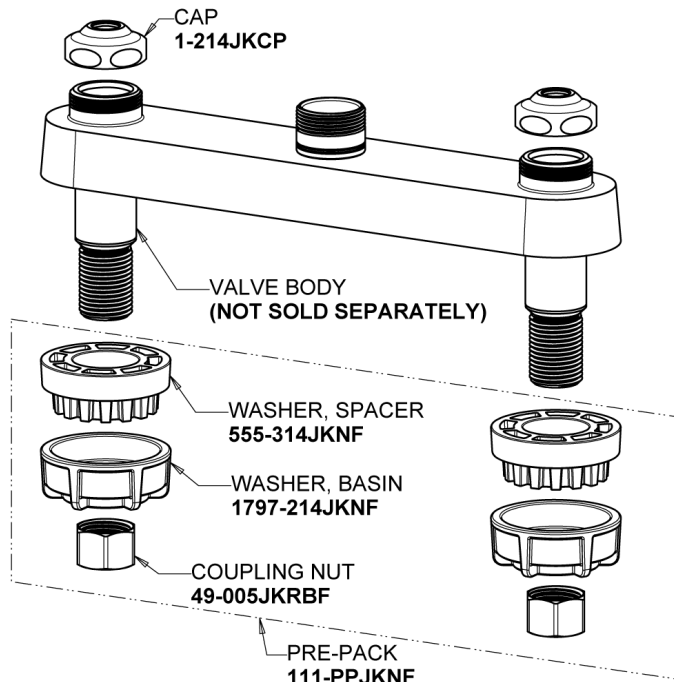

Repair Parts

527-HA8ABCP

Deck-mounted manual faucet with 8" centers

CHICAGO FAUCETS®

Geberit Group

Base for 527 Series Fittings

Base Parts:

2-3/8" Lever Handle

369-PRJKCP

Quaturn Compression Cartridge (pair)

1-099XTJKABNF (right)

1-100XTJKABNF (left)

8" Rigid / Swing High Arch Spout

HA8AJKABCP

2.2 GPM (8.3 L/min) Aerator

E3JKABCP

527-HA8ABCP

Deck-mounted manual faucet with 8" centers

CHICAGO FAUCETS®

Geberit Group

2-3/8" Lever Handle
369-PRJKCP

2.2 GPM (8.3 L/min) Aerator
E3JKABCP

Quartern Compression Cartridge (pair)
1-099XTJKABNF (right)
1-100XTJKABNF (left)