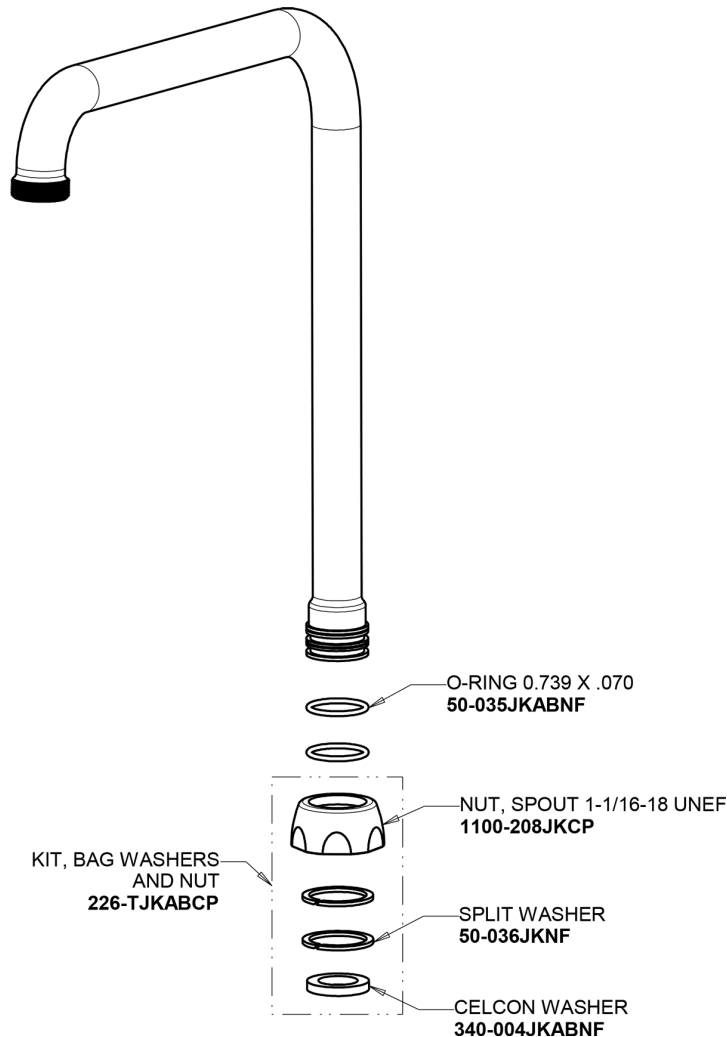

Repair Parts

527-HA8ABCP

Deck-mounted manual faucet with 8" centers

CHICAGO FAUCETS®

Geberit Group

Base for 527 Series Fittings

Base Parts:

2-3/8" Lever Handle

369-PRJKCP

Quaturn Compression Cartridge (pair)

1-099XTJKABNF (right)

1-100XTJKABNF (left)

8" Rigid / Swing High Arch Spout

HA8AJKABCP

2.2 GPM (8.3 L/min) Aerator

E3JKABCP

527-HA8ABCP

Deck-mounted manual faucet with 8" centers

CHICAGO FAUCETS®

Geberit Group

2-3/8" Lever Handle
369-PRJKCP

2.2 GPM (8.3 L/min) Aerator
E3JKABCP

Quartern Compression Cartridge (pair)
1-099XTJKABNF (right)
1-100XTJKABNF (left)