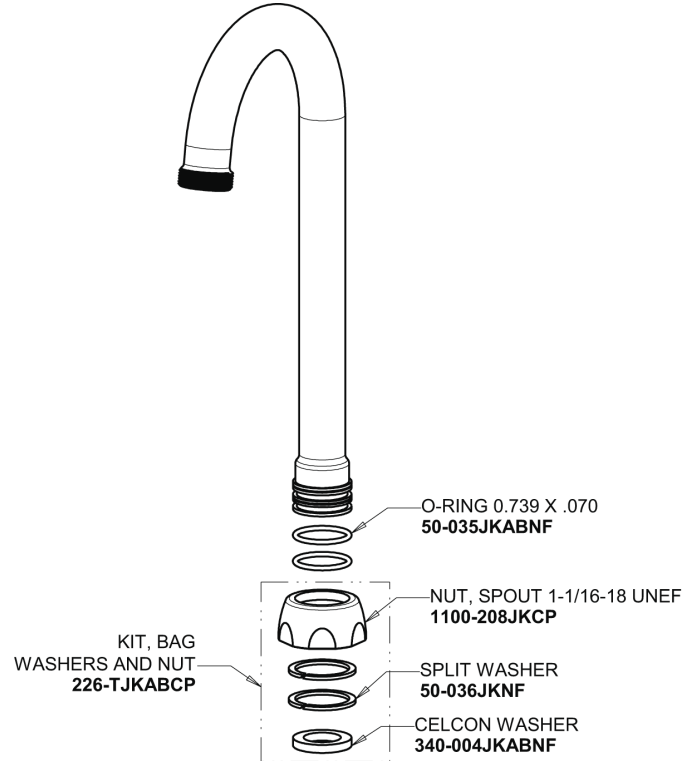

Repair Parts

895-ABCP

Deck-mounted manual faucet with 4" centers

CHICAGO FAUCETS®

Geberit Group

Base Parts:

3-1/2" Rigid / Swing Gooseneck Spout GN1AJKABCP

2.2 GPM (8.3 L/min) Aerator E3JKABCP

2-3/8" Lever Handle 369-PRJKCP

Quatern Compression Cartridge (pair) 1-099XTJKABNF (right) 1-100XTJKABNF (left)

For Technical Assistance:

Phone: 800-TEC-TRUE (832-8783)

Email: techsupport.us@chicagofaucets.com