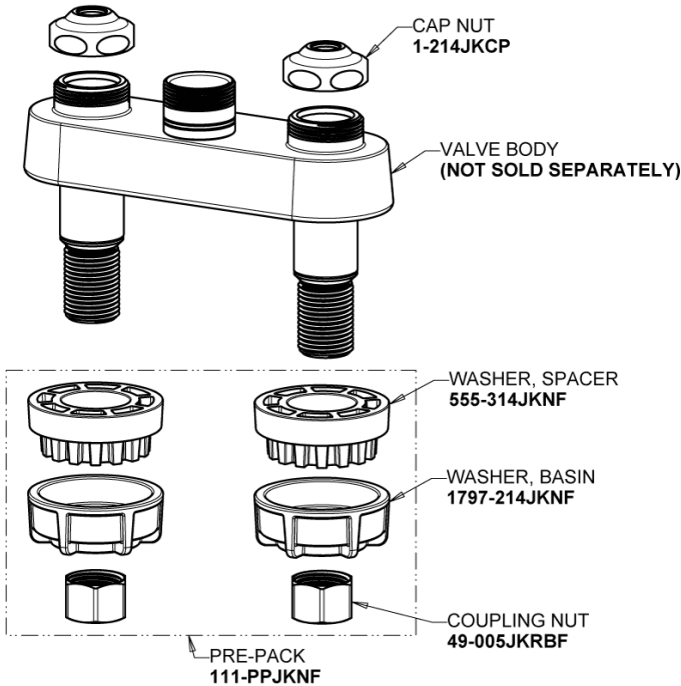

Repair Parts

895-ABCP

Deck-mounted manual faucet with 4" centers

CHICAGO FAUCETS®

Geberit Group

Base Parts:

3-1/2" Rigid / Swing Gooseneck Spout GN1AJKABCP

2.2 GPM (8.3 L/min) Aerator E3JKABCP

2-3/8" Lever Handle 369-PRJKCP

Quatern Compression Cartridge (pair) 1-099XTJKABNF (right) 1-100XTJKABNF (left)

For Technical Assistance:

Phone: 800-TEC-TRUE (832-8783)

Email: techsupport.us@chicagofaucets.com