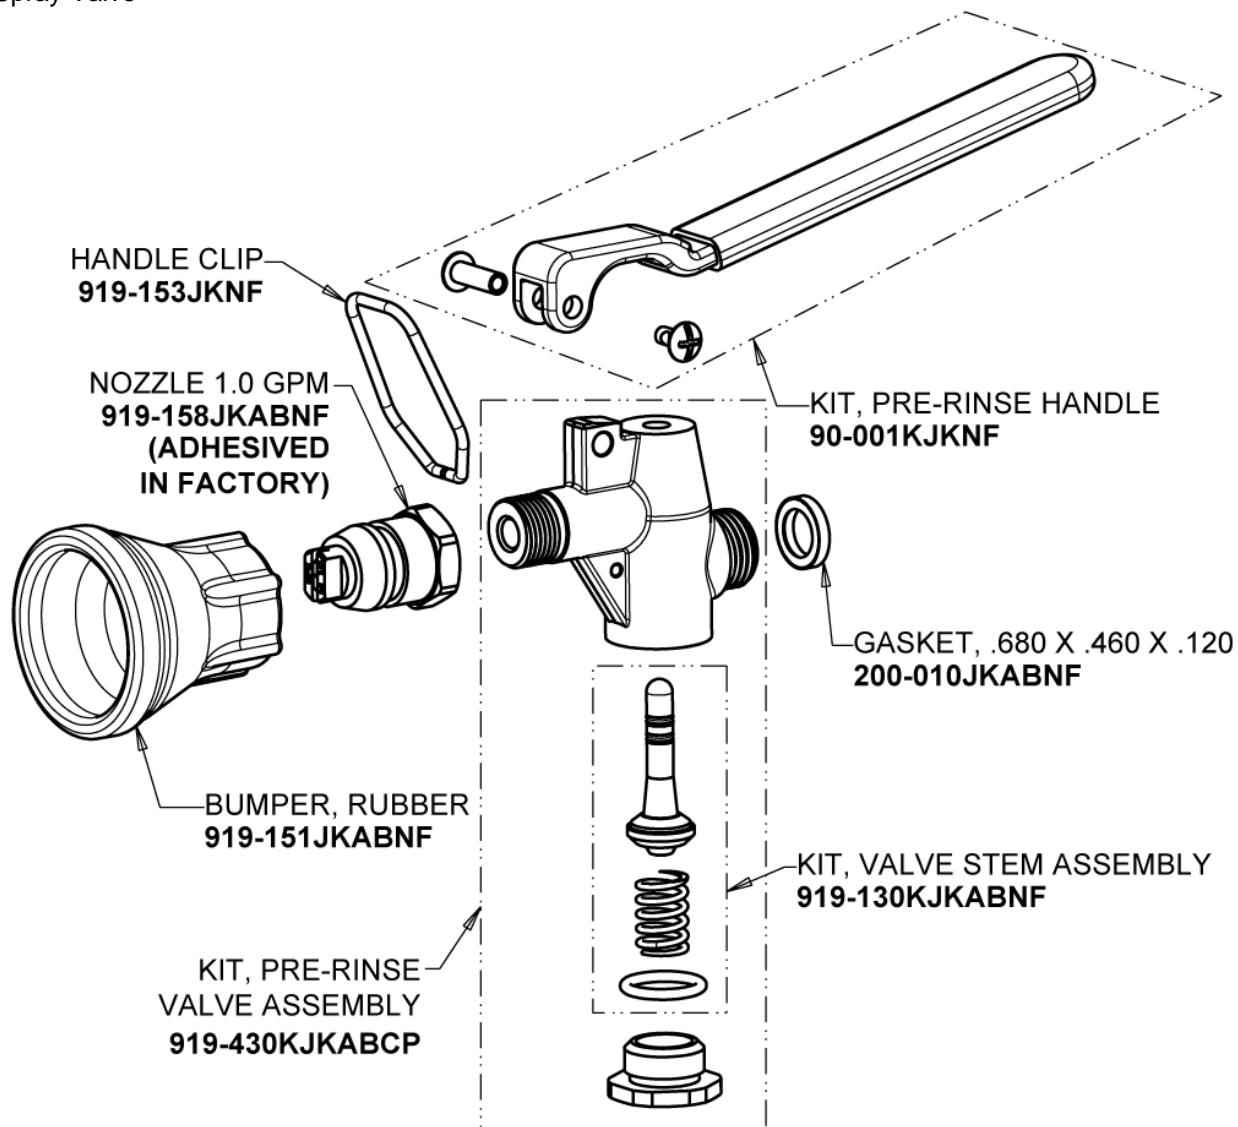

Repair Parts

919-SLABCP

Pre-rinse fitting, single-hole mount

CHICAGO FAUCETS®

Geberit Group

Pre-Rinse Riser (not sold separately)

For Technical Assistance:

Phone: 800-TEC-TRUE (832-8783)

Email: techsupport.us@chicagofaucets.com

2100 South Clearwater Drive

Des Plaines, IL 60018

Phone: 847-803-5000

chicagofaucets.com

Repair Parts

919-SLABCP

Pre-rinse fitting, single-hole mount

CHICAGO FAUCETS®

Geberit Group

Pre-Rinse Spray Valve
90-LABCP

For Technical Assistance:

Phone: 800-TEC-TRUE (832-8783)

Email: techsupport.us@chicagofaucets.com

2100 South Clearwater Drive

Des Plaines, IL 60018