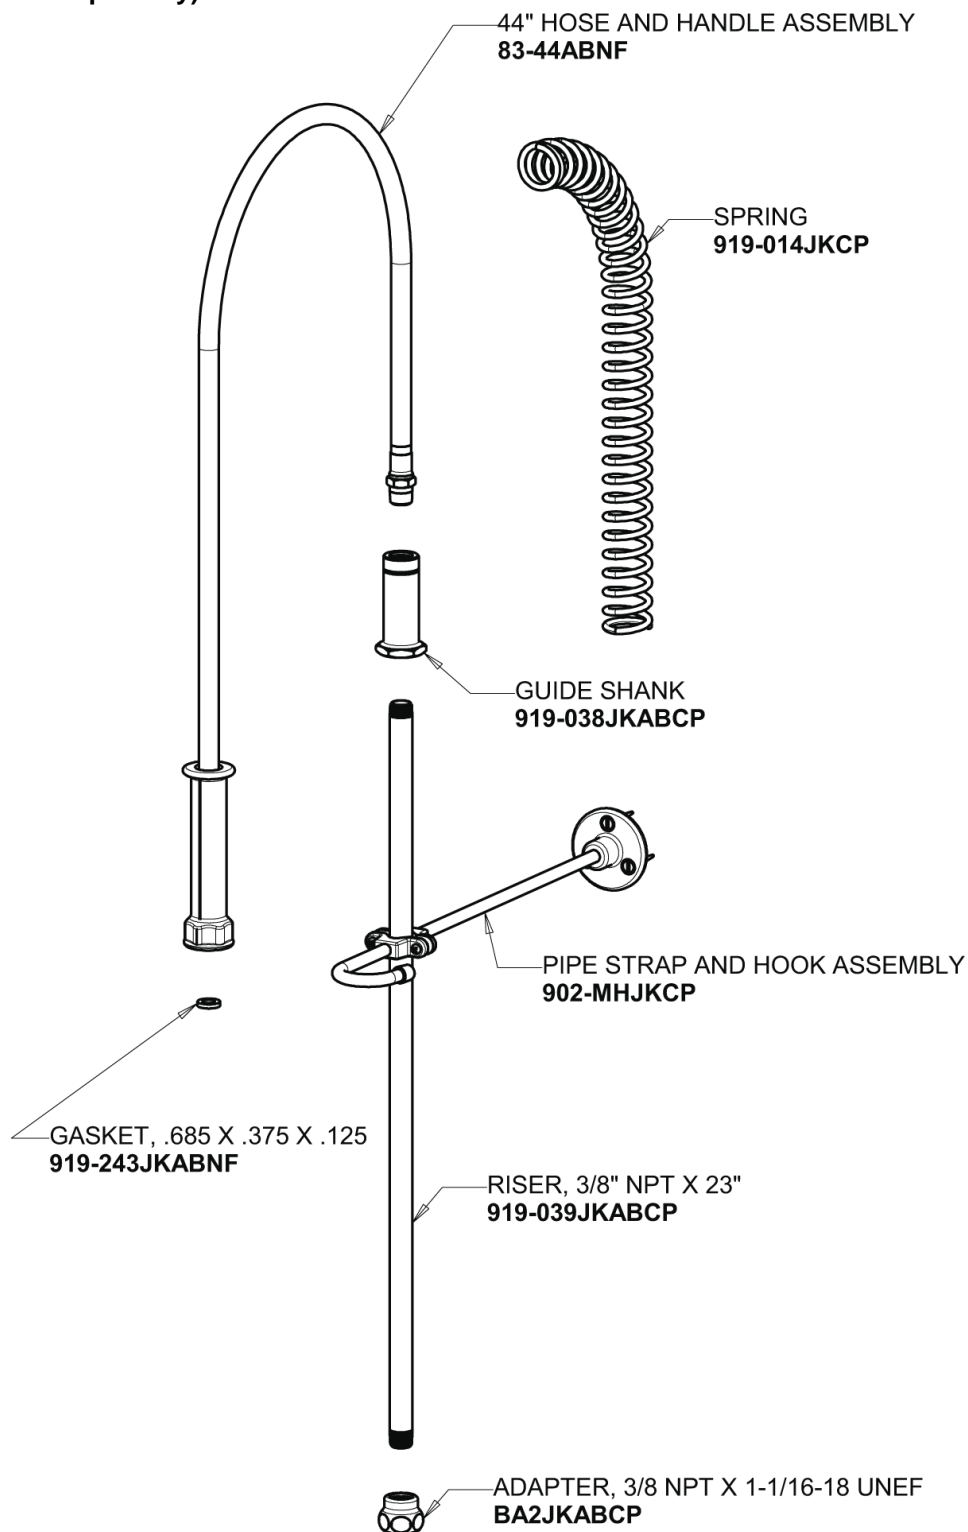

Repair Parts

919-SLABCP

Pre-rinse fitting, single-hole mount

CHICAGO FAUCETS®

Geberit Group

Pre-Rinse Riser (not sold separately)

For Technical Assistance:

Phone: 800-TEC-TRUE (832-8783)

Email: techsupport.us@chicagofaucets.com

2100 South Clearwater Drive

Des Plaines, IL 60018

Phone: 847-803-5000

chicagofaucets.com

Repair Parts

919-SLABCP

Pre-rinse fitting, single-hole mount

CHICAGO FAUCETS®

Geberit Group

Pre-Rinse Spray Valve
90-LABCP

For Technical Assistance:

Phone: 800-TEC-TRUE (832-8783)

Email: techsupport.us@chicagofaucets.com

2100 South Clearwater Drive

Des Plaines, IL 60018