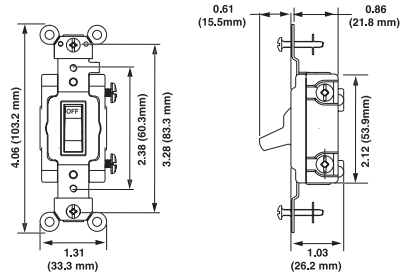

Specifications and Features

- Listed UL Federal Specification, WS 896
- Heavy-duty pre-plated steel mounting strap for maximum strength
- All screws are brass combination-head for fast installation with Standard, Phillips, and Robertson head screwdrivers
- External clamp-type wiring terminals provides secure connection of solid or stranded wire for back or side wiring (CSB1 and CSB3)
- Backed by a Limited Ten-Year Warranty

Commercial Grade

Description	Color	Cat. No.	
		15A	20A
Rating 120/277V AC			
3-Way	White	CS315-2W	CS320-2W
	Ivory	CS315-2I	CS320-2I
	Light Almond	CS315-2T	CS320-2T
	Grey	CS315-2GY	CS320-2GY
	Black	-	CS320-2E
	Brown	CS315-2	CS320-2
3-Way, Framed Toggle	White	54503-2W	54523-2W
	Ivory	54503-2I	54523-2I
	Grey	54503-2GY	54523-2GY
	Brown	54503-2	54523-2
4-Way	White	CS415-2W	CS420-2W
	Ivory	CS415-2I	CS420-2I
	Light Almond	CS415-2T	CS420-2T
	Grey	CS415-2GY	CS420-2GY
	Black	-	CS420-2E
	Brown	CS415-2	CS420-2
4-Way, Framed Toggle	White	54504-2W	54524-2W
	Ivory	54504-2I	54524-2I
	Light Almond	54504-2T	-
	Grey	54504-2GY	54524-2GY
	Brown	54504-2	54524-2

†Hospital Call Switch turns on when toggle is pulled down with cord (3-ft braided cord included).

SIDE WIRED - LIGHTED U S

Description	Color	Cat No.
Rating 15A - 120VAC		
Single Pole	White	5501-LHW
	Ivory	5501-LHI
3-Way	White	5503-LHW
	Ivory	5503-LHI

DIMENSIONS

CSB1 Series

CSB3 Series

54501

CS115

54521

54523

5501-LHI