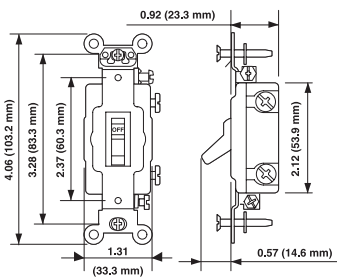

†Hospital Call Switch turns on when toggle is pulled down with cord (3-ft braided cord included).

SIDE WIRED - LIGHTED U S

Description	Color	Cat No.
Rating 15A - 120VAC		
Single Pole	White	5501-LHW
	Ivory	5501-LHI
3-Way	White	5503-LHW
	Ivory	5503-LHI

DIMENSIONS

CSB1 Series

CSB3 Series

54501

CS115

54521

54523

5501-LHI