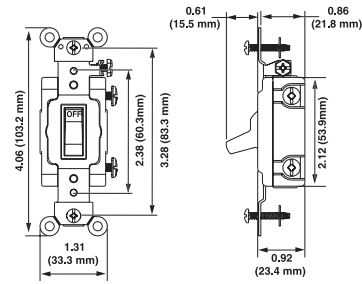

†Hospital Call Switch turns on when toggle is pulled down with cord (3-ft braided cord included).

SIDE WIRED - LIGHTED U S

Description	Color	Cat No.
Rating 15A - 120VAC		
Single Pole	White	5501-LHW
	Ivory	5501-LHI
3-Way	White	5503-LHW
	Ivory	5503-LHI

DIMENSIONS

CSB1 Series

CSB3 Series

54501

CS115

54521

54523

5501-LHI