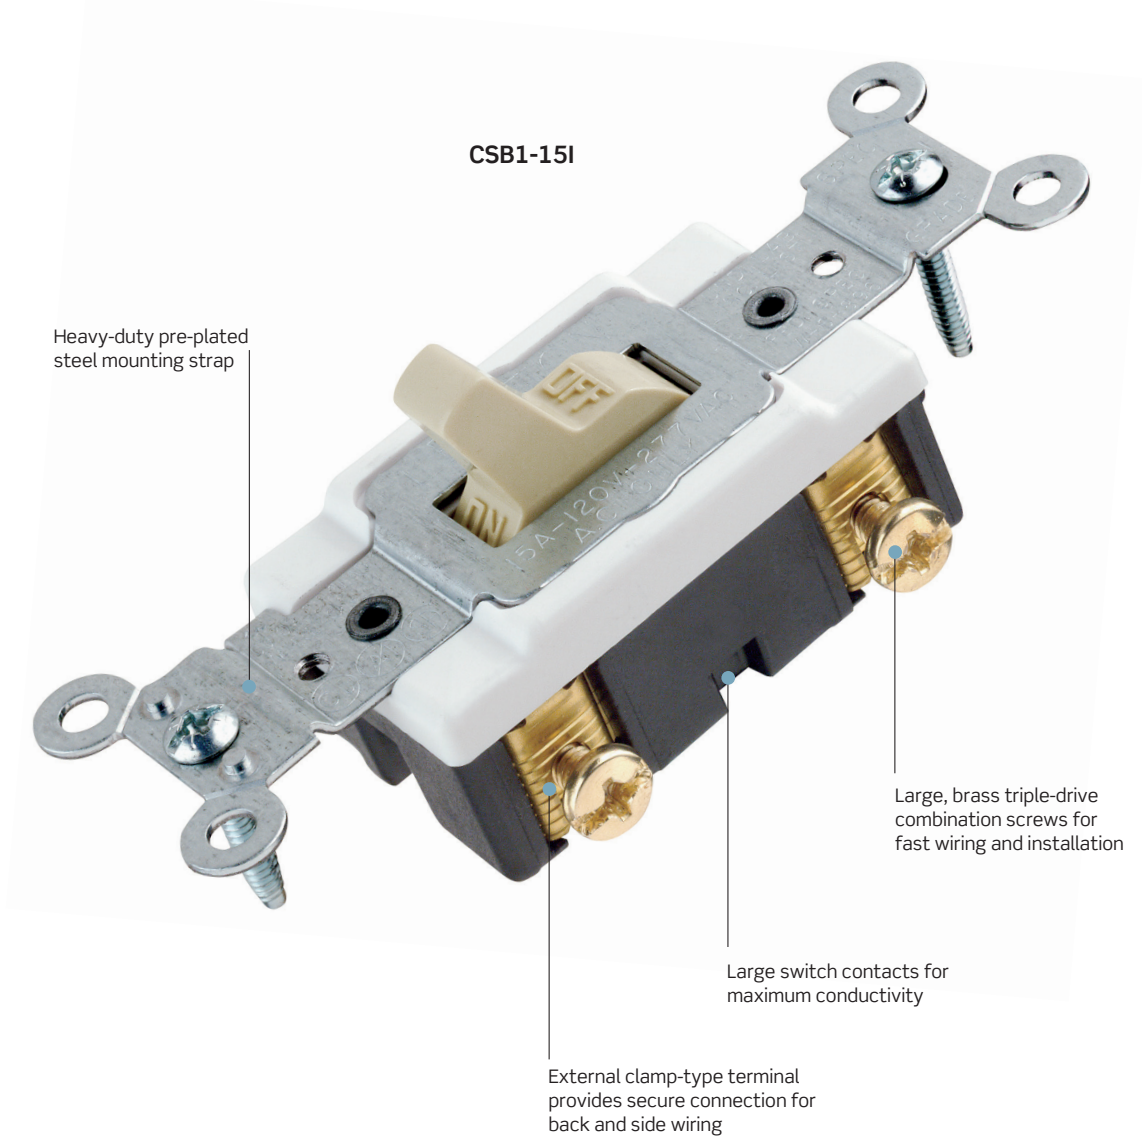

AC-Quiet Commercial Specification Grade Switches

Leviton's Commercial Specification Grade switches are designed to offer outstanding reliability and top performance in commercial settings. Ideal applications include municipal facilities, government buildings, malls, department stores, hospital and health care facilities, office buildings, schools, colleges, universities, houses of worship and cultural institutions. Leviton offers a large selection of 15 and 20 Amp Commercial switches, available in a wide variety of colors, wiring options and other features.

Specifications and Features

- Listed UL Federal Specification, WS 896
- Heavy-duty pre-plated steel mounting strap for maximum strength
- All screws are brass combination-head for fast installation with Standard, Phillips, and Robertson head screwdrivers
- External clamp-type wiring terminals provides secure connection of solid or stranded wire for back or side wiring (CSB1 and CSB3)
- Backed by a Limited Ten-Year Warranty

Commercial Grade

Description	Color	Cat. No.	
		15A	20A
Rating 120/277V AC			
3-Way	White	CS315-2W	CS320-2W
	Ivory	CS315-2I	CS320-2I
	Light Almond	CS315-2T	CS320-2T
	Grey	CS315-2GY	CS320-2GY
	Black	-	CS320-2E
	Brown	CS315-2	CS320-2
3-Way, Framed Toggle	White	54503-2W	54523-2W
	Ivory	54503-2I	54523-2I
	Grey	54503-2GY	54523-2GY
	Brown	54503-2	54523-2
4-Way	White	CS415-2W	CS420-2W
	Ivory	CS415-2I	CS420-2I
	Light Almond	CS415-2T	CS420-2T
	Grey	CS415-2GY	CS420-2GY
	Black	-	CS420-2E
	Brown	CS415-2	CS420-2
4-Way, Framed Toggle	White	54504-2W	54524-2W
	Ivory	54504-2I	54524-2I
	Light Almond	54504-2T	-
	Grey	54504-2GY	54524-2GY
	Brown	54504-2	54524-2

†Hospital Call Switch turns on when toggle is pulled down with cord (3-ft braided cord included).

SIDE WIRED - LIGHTED U S

Description	Color	Cat No.
Rating 15A - 120VAC		
Single Pole	White	5501-LHW
	Ivory	5501-LHI
3-Way	White	5503-LHW
	Ivory	5503-LHI