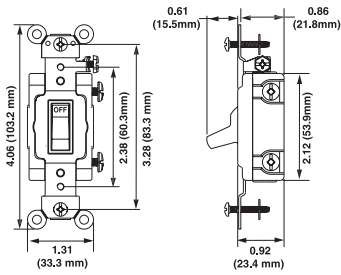

Specifications and Features

- Listed UL Federal Specification, WS 896
- Heavy-duty pre-plated steel mounting strap for maximum strength
- All screws are brass combination-head for fast installation with Standard, Phillips, and Robertson head screwdrivers
- External clamp-type wiring terminals provides secure connection of solid or stranded wire for back or side wiring (CSB1 and CSB3)
- Backed by a Limited Ten-Year Warranty

†Hospital Call Switch turns on when toggle is pulled down with cord (3-ft braided cord included).

SIDE WIRED - LIGHTED U S

Description	Color	Cat No.
Rating 15A - 120VAC		
Single Pole	White	5501-LHW
	Ivory	5501-LHI
3-Way	White	5503-LHW
	Ivory	5503-LHI

DIMENSIONS

CSB1 Series

CSB3 Series

54501

CS115

54521

54523

5501-LHI