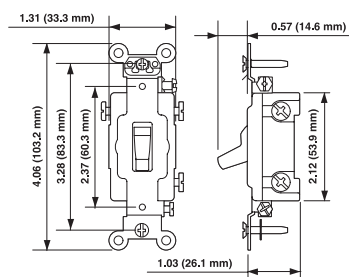

†Hospital Call Switch turns on when toggle is pulled down with cord (3-ft braided cord included).

SIDE WIRED - LIGHTED U S

Description	Color	Cat No.
Rating 15A - 120VAC		
Single Pole	White	5501-LHW
	Ivory	5501-LHI
3-Way	White	5503-LHW
	Ivory	5503-LHI

DIMENSIONS

CSB1 Series

CSB3 Series

54501

CS115

54521

54523

5501-LHI