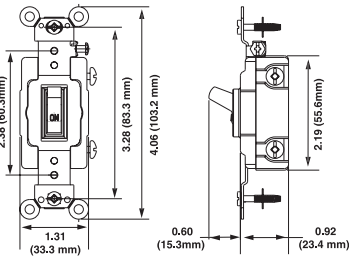

†Hospital Call Switch turns on when toggle is pulled down with cord (3-ft braided cord included).

SIDE WIRED - LIGHTED U S

Description	Color	Cat No.
Rating 15A - 120VAC		
Single Pole	White	5501-LHW
	Ivory	5501-LHI
3-Way	White	5503-LHW
	Ivory	5503-LHI

DIMENSIONS

CSB1 Series

CSB3 Series

54501

CS115

54521

54523

5501-LHI