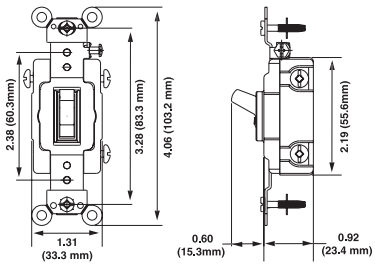

†Hospital Call Switch turns on when toggle is pulled down with cord (3-ft braided cord included).

SIDE WIRED - LIGHTED U S

Description	Color	Cat No.
Rating 15A - 120VAC		
Single Pole	White	5501-LHW
	Ivory	5501-LHI
3-Way	White	5503-LHW
	Ivory	5503-LHI

DIMENSIONS

CSB1 Series

CSB3 Series

54501

CS115

54521

54523

5501-LHI