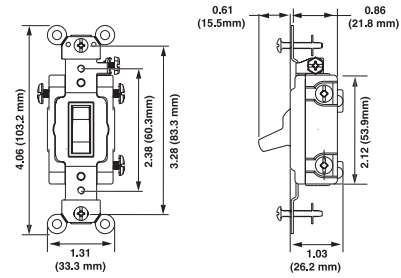

†Hospital Call Switch turns on when toggle is pulled down with cord (3-ft braided cord included).

SIDE WIRED - LIGHTED U S

Description	Color	Cat No.
Rating 15A - 120VAC		
Single Pole	White	5501-LHW
	Ivory	5501-LHI
3-Way	White	5503-LHW
	Ivory	5503-LHI

DIMENSIONS

CSB1 Series

CSB3 Series

54501

CS115

54521

54523

5501-LHI