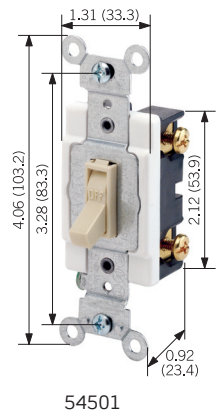

Specifications and Features

- Listed UL Federal Specification, WS 896
- Heavy-duty pre-plated steel mounting strap for maximum strength
- All screws are brass combination-head for fast installation with Standard, Phillips, and Robertson head screwdrivers
- External clamp-type wiring terminals provides secure connection of solid or stranded wire for back or side wiring (CSB1 and CSB3)
- Backed by a Limited Ten-Year Warranty

Commercial Grade

Description	Color	Cat. No.	
		15A	20A
Rating 120/277V AC			
3-Way	White	CS315-2W	CS320-2W
	Ivory	CS315-2I	CS320-2I
	Light Almond	CS315-2T	CS320-2T
	Grey	CS315-2GY	CS320-2GY
	Black	-	CS320-2E
	Brown	CS315-2	CS320-2
3-Way, Framed Toggle	White	54503-2W	54523-2W
	Ivory	54503-2I	54523-2I
	Grey	54503-2GY	54523-2GY
	Brown	54503-2	54523-2
4-Way	White	CS415-2W	CS420-2W
	Ivory	CS415-2I	CS420-2I
	Light Almond	CS415-2T	CS420-2T
	Grey	CS415-2GY	CS420-2GY
	Black	-	CS420-2E
	Brown	CS415-2	CS420-2
4-Way, Framed Toggle	White	54504-2W	54524-2W
	Ivory	54504-2I	54524-2I
	Light Almond	54504-2T	-
	Grey	54504-2GY	54524-2GY
	Brown	54504-2	54524-2

†Hospital Call Switch turns on when toggle is pulled down with cord (3-ft braided cord included).

SIDE WIRED - LIGHTED U S

Description	Color	Cat No.
Rating 15A - 120VAC		
Single Pole	White	5501-LHW
	Ivory	5501-LHI
3-Way	White	5503-LHW
	Ivory	5503-LHI